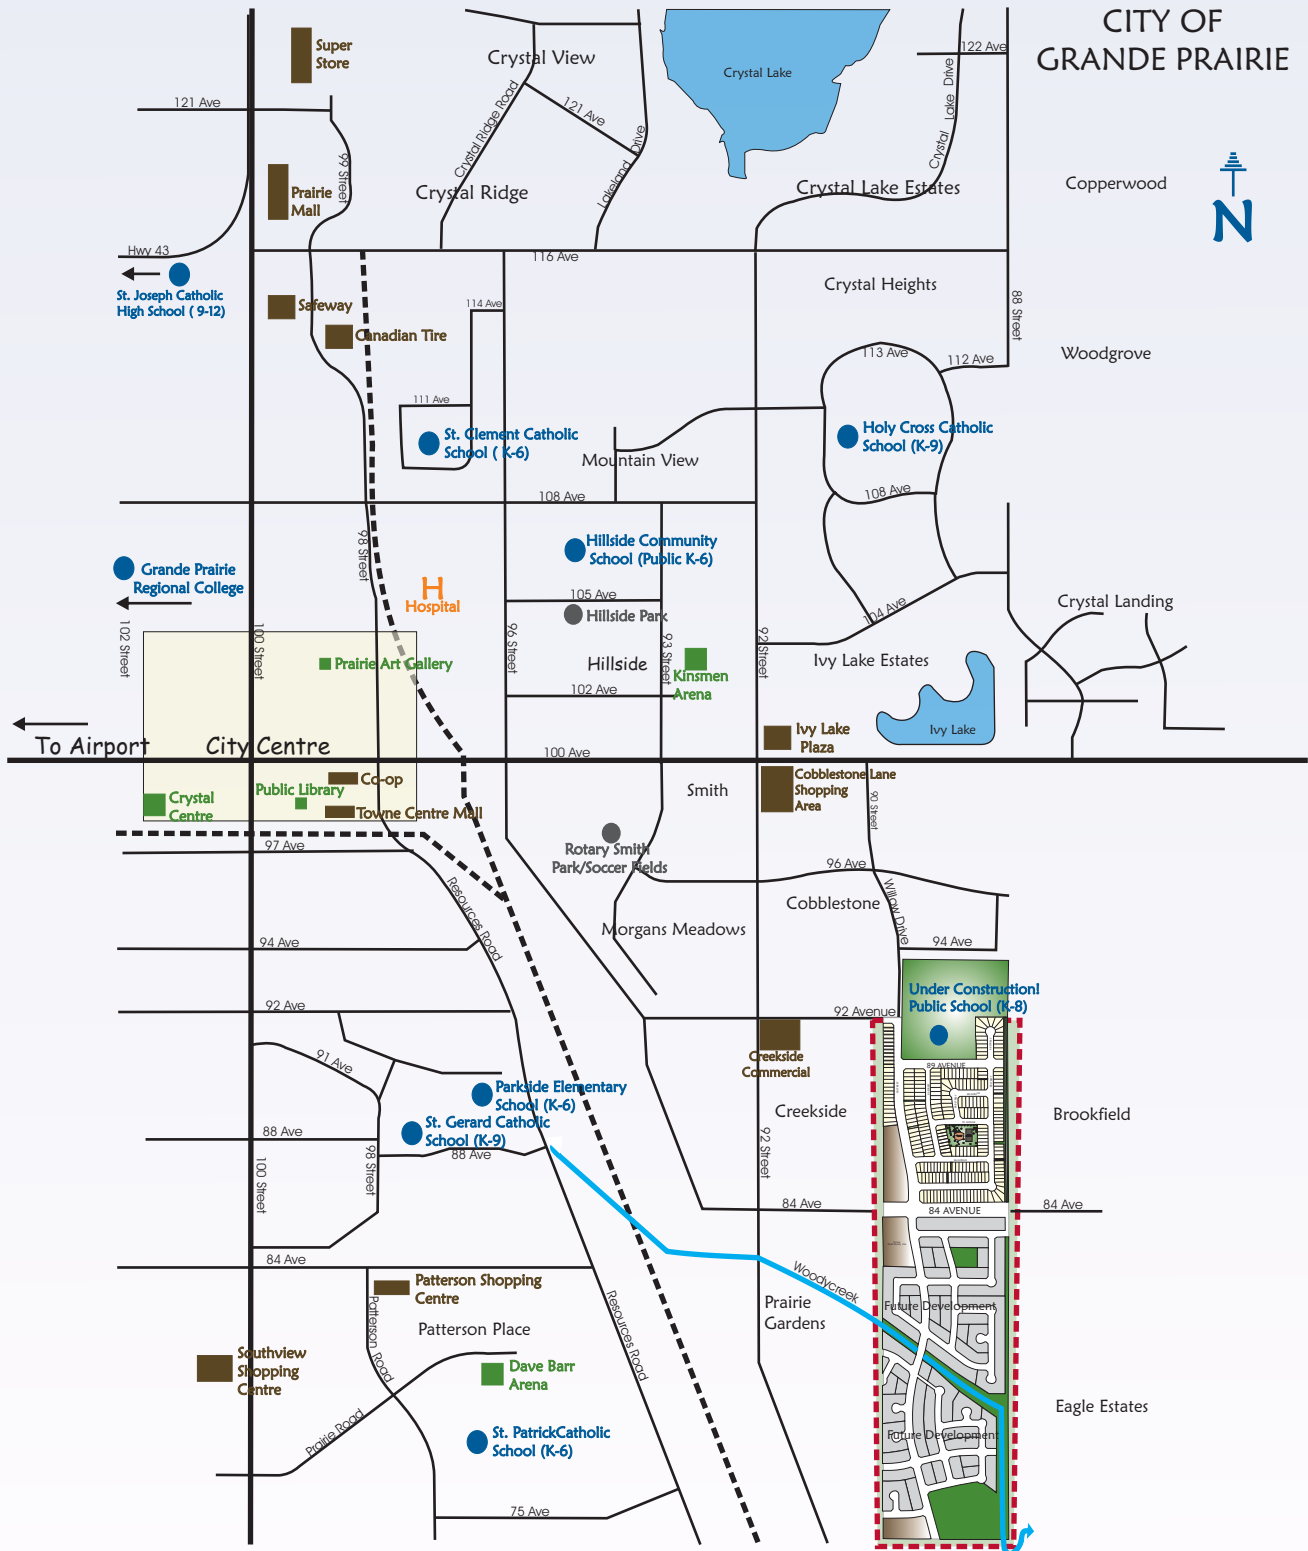

# Amenities Map

CITY OF  
GRANDE PRAIRIE

## Nearby Amenities Listing

Creekside Commercial - Mac's Convenience Store, Esso Fuel Station

Cobblestone Lane Shopping Area- Shoppers Drug Mart, TD Bank, M&M Meats, Starbucks, Liquor Depot, Snap Fitness

Ivy Lake Plaza - Subway, Esquires Coffee, Movie Gallery, Liquor Depot, East Star Convenience Store, Pizza Experts