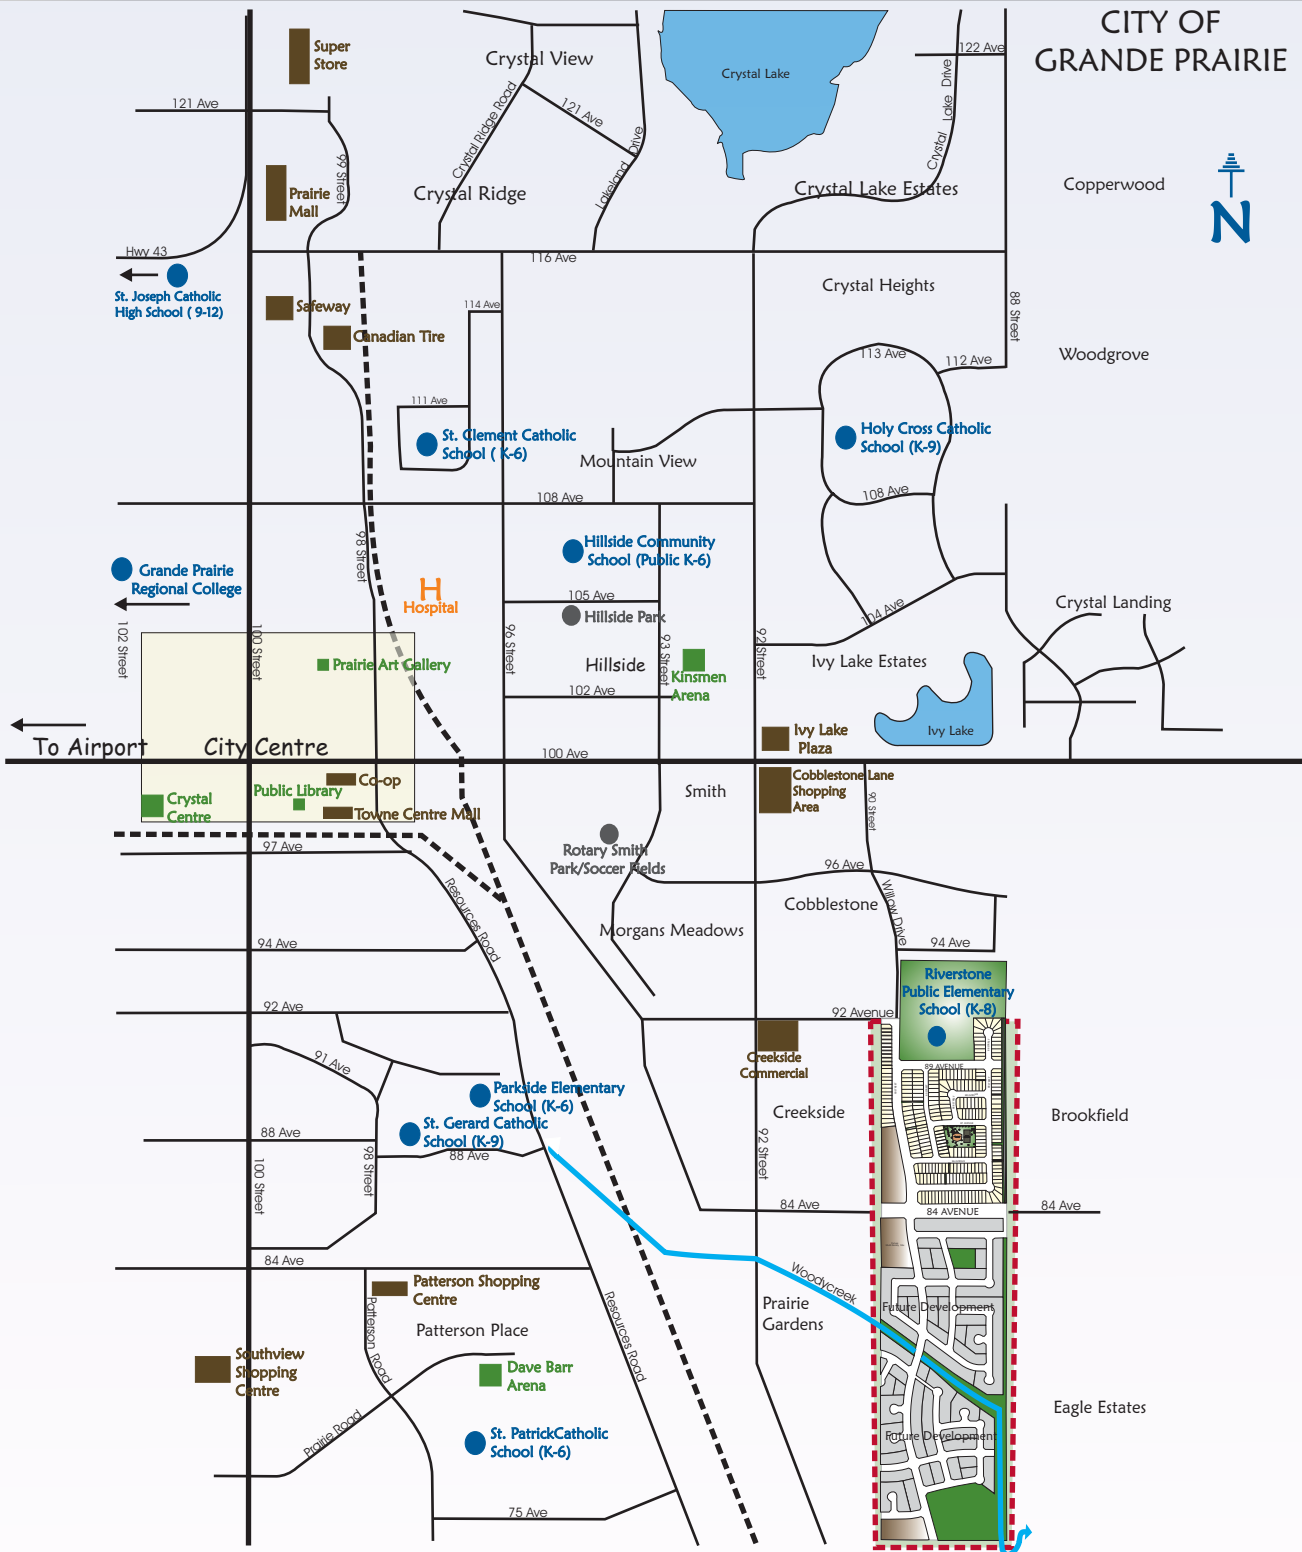

Amenities Map

Nearby Amenities Listing

Creekside Commercial - Mac's Convenience Store, Esso Fuel Station

Cobblestone Lane Shopping Area - Shoppers Drug Mart, TD Bank, M&M Meats, Starbucks, Liquor Depot, Snap Fitness

Ivy Lake Plaza - Subway, Esquires Coffee, Movie Gallery, Liquor Depot, East Star Convenience Store, Pizza Experts

Riverstone